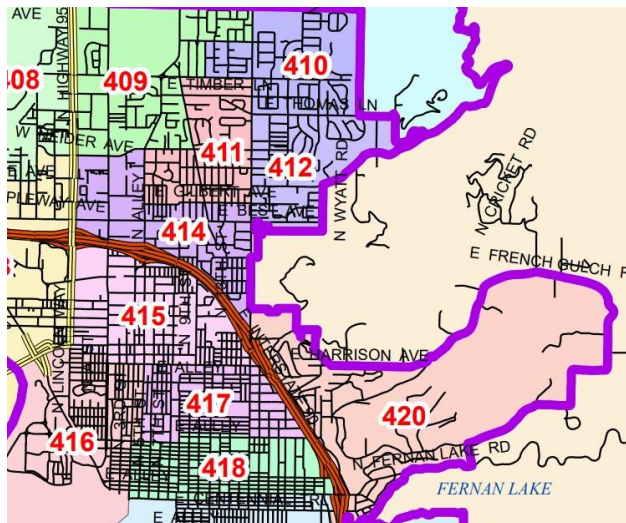

East Coeur d'Alene

Precinct Wars:—MAGA Patriots vs. NIR RINOs

The North Idaho Republicans (NIR) are RINOs that lost control of KCRCC several years ago. They are now recruiting RINOs to run for PC, in an attempt to regain control.