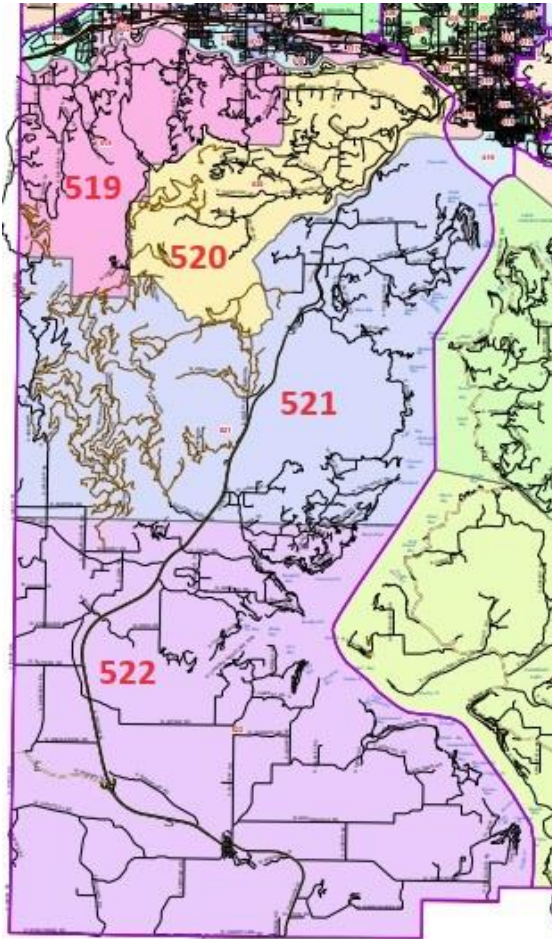

# Cougar Gulch, Worley

## Precinct Wars:—MAGA Patriots vs. NIR RINOs

The North Idaho Republicans (NIR) are RINOs that lost control of KCRCC several years ago. They are now recruiting RINOs to run for PC, in an attempt to regain control.